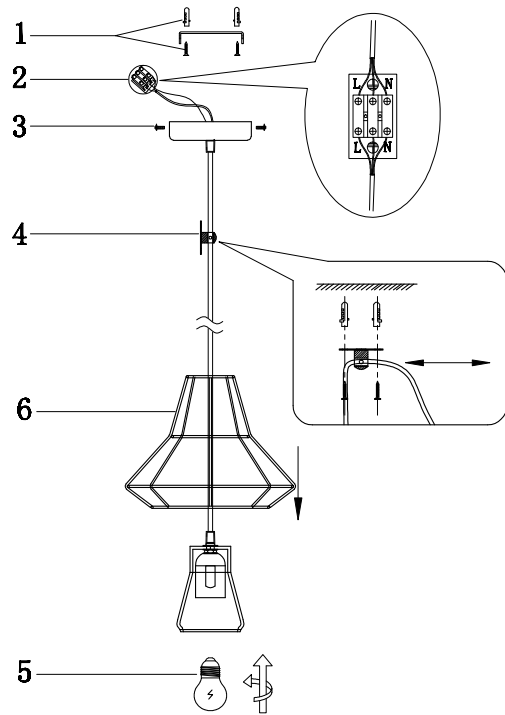

Instruction

T452-PL-01-GR

1 x E27 (60W)

Model: T452-PL-01-GR
Collection: Loft
Series: Gosford

Pendant Lamps