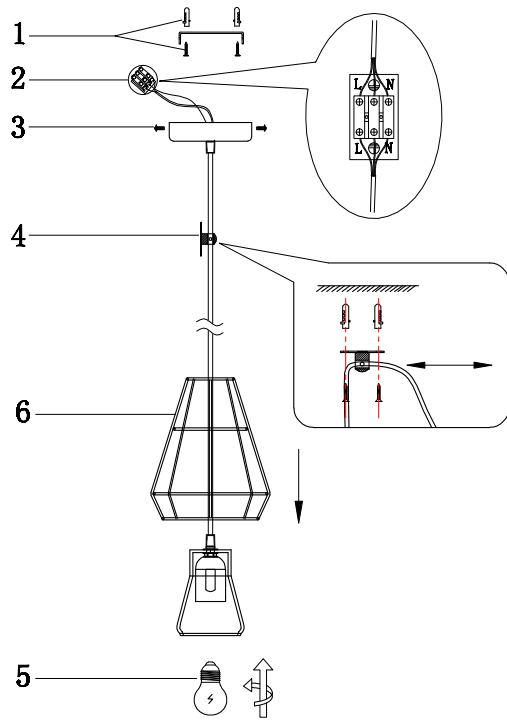

Instruction

T436-PL-01-GR

1 x E27 (60W)

Model: T436-PL-01-GR
Collection: Loft
Series: Gosford

Pendant Lamps