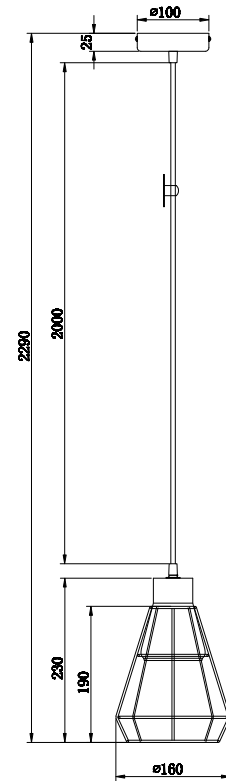

Instruction

T436-PL-01-GR

1 x E27 (60W)

Model: T436-PL-01-GR
Collection: Loft
Series: Gosford

Pendant Lamps