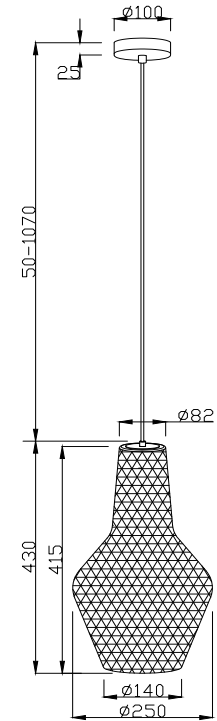

Instruction

P045PL-01B

1 x E27 (40W)

Model: P045PL-01B
Collection: Pendant
Series: Tommy

Ceiling Lamps