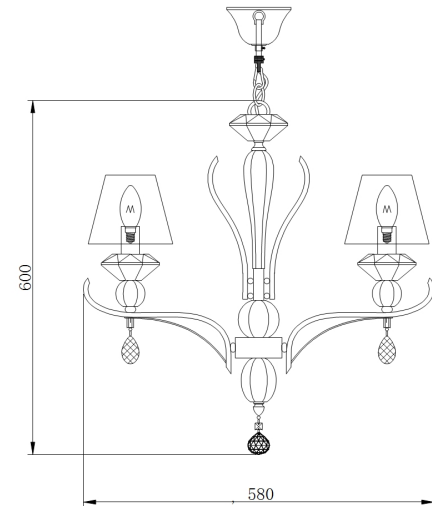

# Instruction

Collection: MODERN  
Series: SMUSSO  
Model: MOD560-05-N  
Ceiling

- Ceiling

5 x E14 (40W)

**MAYTONI**  
DECORATIVE LIGHTING

[www.maytoni.de](http://www.maytoni.de)