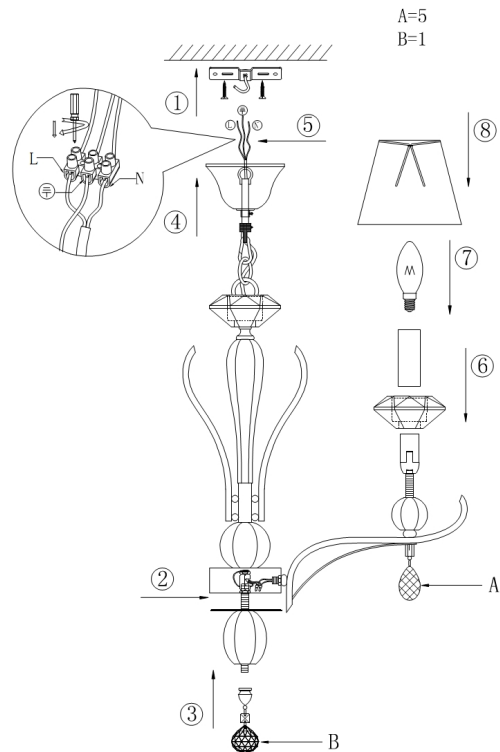

# Instruction

Collection: MODERN  
Series: SMUSSO  
Model: MOD560-05-N  
Ceiling

- Ceiling

5 x E14 (40W)

**MAYTONI**  
DECORATIVE LIGHTING

[www.maytoni.de](http://www.maytoni.de)