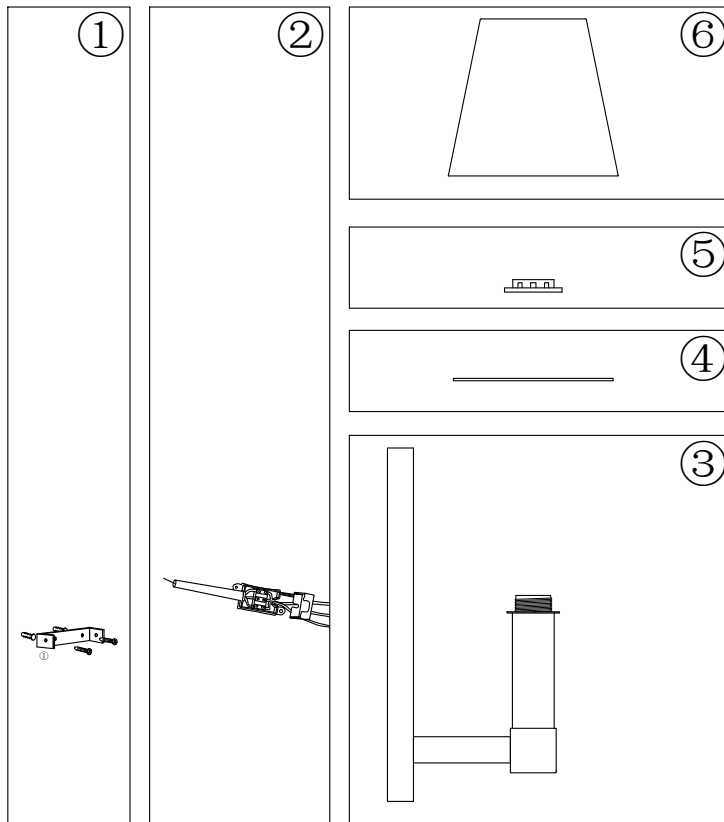

Instruction

MOD104WL-01B

1 x E14 (40W)

Model: MOD104WL-01B

Collection: Modern

Wall Lamps