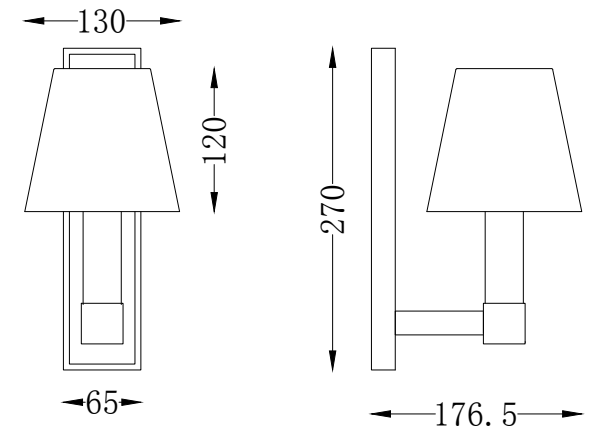

Instruction

MOD104WL-01B

1 x E14 (40W)

Model: MOD104WL-01B

Collection: Modern

Wall Lamps